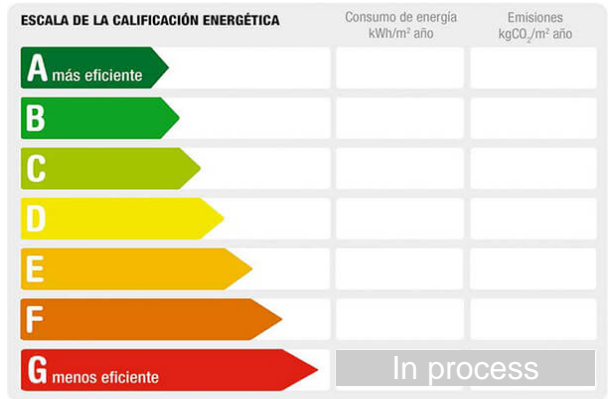

Price: **120.000 €**

Condition: Buen estado

Floor: 3

Town: Sevilla

Province: Sevilla

Postal code: 41006

Zone: Rochelambert

Sqm built: 86